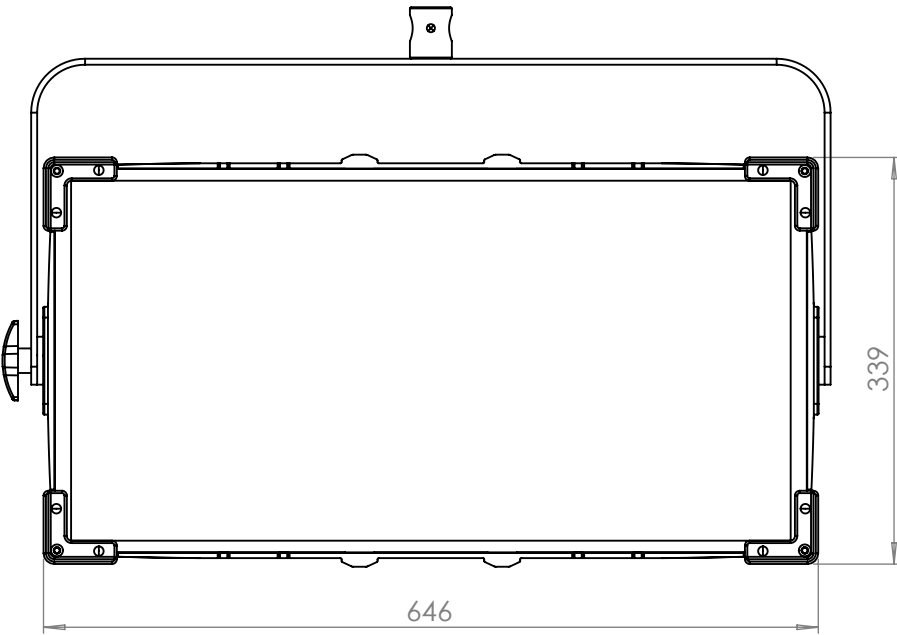

Mode for full color control.

RGBW

Mode for control of Red, Green, Blue and White independently.

Preset

Mode for a selected variety of gels.

Technical Drawing

Pole Operated Yoke