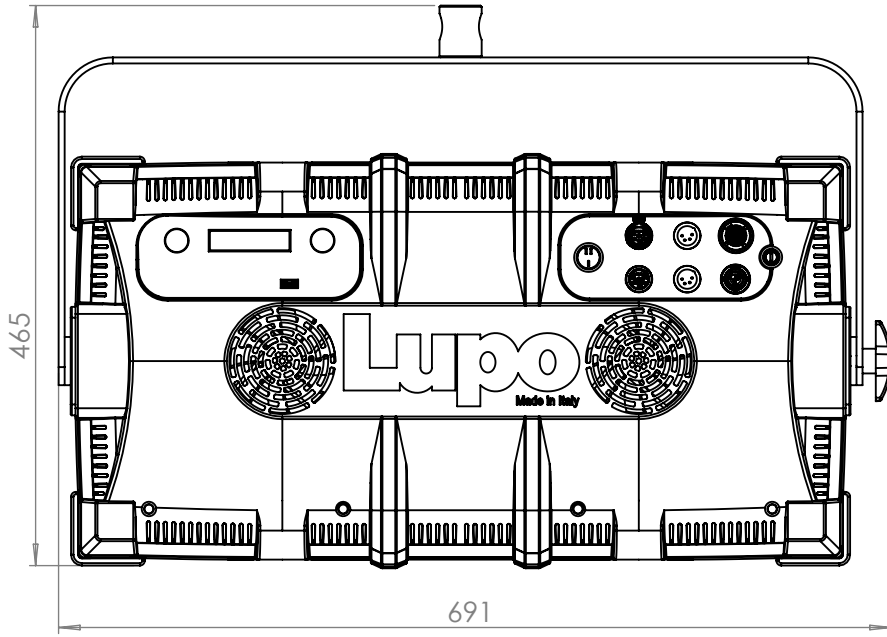

Lupo
Made in Italy

Cod 816 PRO

UltrapanelPRO

Full Color 60 Soft

Technical Data

| | |
|---|----------------------------------|
| Dimensions (cm) | 691 x 465 x 121 mm |
| Dimensions (in) | 27.2 x 18.3 x 4.21 in |
| Weight (kg) | 9 kg |
| Weight (lb) | 19.8 lb |
| CRI (Colour Rendering Index) | 95 |
| TLCI (Television Lighting Consistency Index) | 96 |
| Estimated LED lifetime (L80) | 50,000 hours |
| Dimmer 0 - 100 | included |
| Dimming curves mode | Linear, Exponential, Logarithmic |
| DMX module | included |
| DMX (bit) | 8 bit / 16 bit |
| Connection for 14.8 V battery with 1 standard XLR 4 pin connector (pin 1: negative / pin 4: positive) | included |
| Standard XLR 5 pin connectors to DMX console | included |
| Watt consumption | 440 W |
| Watt output (equivalent to tungsten) | 8000 W |
| Firmware upgrades | through USB port |
| Colour temperature | 2800 K - 10000 K |
| Voltage AC | 90 V - 240 V |
| Voltage DC | 14.8 V |
| Light beam | 120° |
| Frequency (input) | 50 / 60 Hz |
| Compliance | CE |
| Remote control | Bluetooth Long Range / DMX / RDM |
| Ambient temperature | Max: + 45°C / Min: - 10°C |
| Power factor | 0.9 |

Mode for full color control.

RGBW

Mode for control of Red, Green, Blue and White independently.

Preset

Mode for a selected variety of gels.

Technical Drawing

Pole Operated Yoke