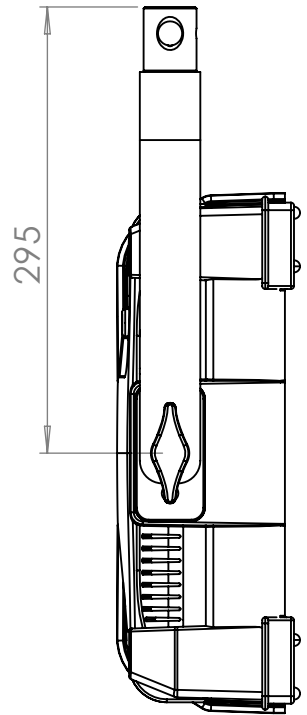

Lupo
Made in Italy

Cod 816 PRO

UltrapanelPRO

Full Color 60 Soft

Technical Data

| | |
|---|----------------------------------|
| Dimensions (cm) | 691 x 465 x 121 mm |
| Dimensions (in) | 27.2 x 18.3 x 4.21 in |
| Weight (kg) | 9 kg |
| Weight (lb) | 19.8 lb |
| CRI (Colour Rendering Index) | 95 |
| TLCI (Television Lighting Consistency Index) | 96 |
| Estimated LED lifetime (L80) | 50,000 hours |
| Dimmer 0 - 100 | included |
| Dimming curves mode | Linear, Exponential, Logarithmic |
| DMX module | included |
| DMX (bit) | 8 bit / 16 bit |
| Connection for 14.8 V battery with 1 standard XLR 4 pin connector (pin 1: negative / pin 4: positive) | included |
| Standard XLR 5 pin connectors to DMX console | included |
| Watt consumption | 440 W |
| Watt output (equivalent to tungsten) | 8000 W |
| Firmware upgrades | through USB port |
| Colour temperature | 2800 K - 10000 K |
| Voltage AC | 90 V - 240 V |
| Voltage DC | 14.8 V |
| Light beam | 120° |
| Frequency (input) | 50 / 60 Hz |
| Compliance | CE |
| Remote control | Bluetooth Long Range / DMX / RDM |
| Ambient temperature | Max: + 45°C / Min: - 10°C |
| Power factor | 0.9 |

| Photometric data | 6500 K | 5600 K | 3200 K |
|----------------------|--------|--------|--------|
| Distance | | | |
| Lux at 1 m - 3.2 ft | 17300 | 16600 | 15100 |
| Lux at 2 m - 6.5 ft | 4400 | 4280 | 4050 |
| Lux at 3 m - 9.8 ft | 2150 | 2080 | 1950 |
| Lux at 4 m - 13.1 ft | 1320 | 1290 | 1180 |
| Lux at 5 m - 16.4 ft | 850 | 840 | 800 |

Mode for full color control.

RGBW

Mode for control of Red, Green, Blue and White independently.

Preset

Mode for a selected variety of gels.

Technical Drawing

Pole Operated Yoke