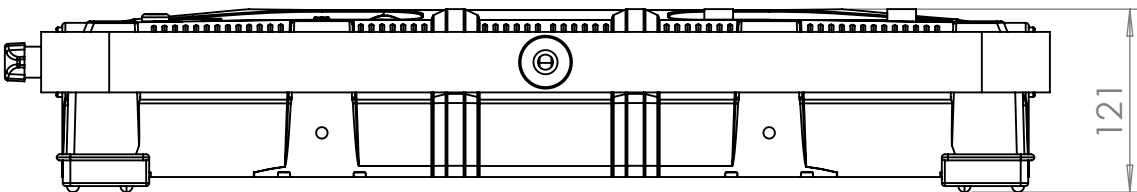

Mode for full color control.

RGBW

Mode for control of Red, Green, Blue and White independently.

Preset

Mode for a selected variety of gels.

Technical Drawing

Pole Operated Yoke